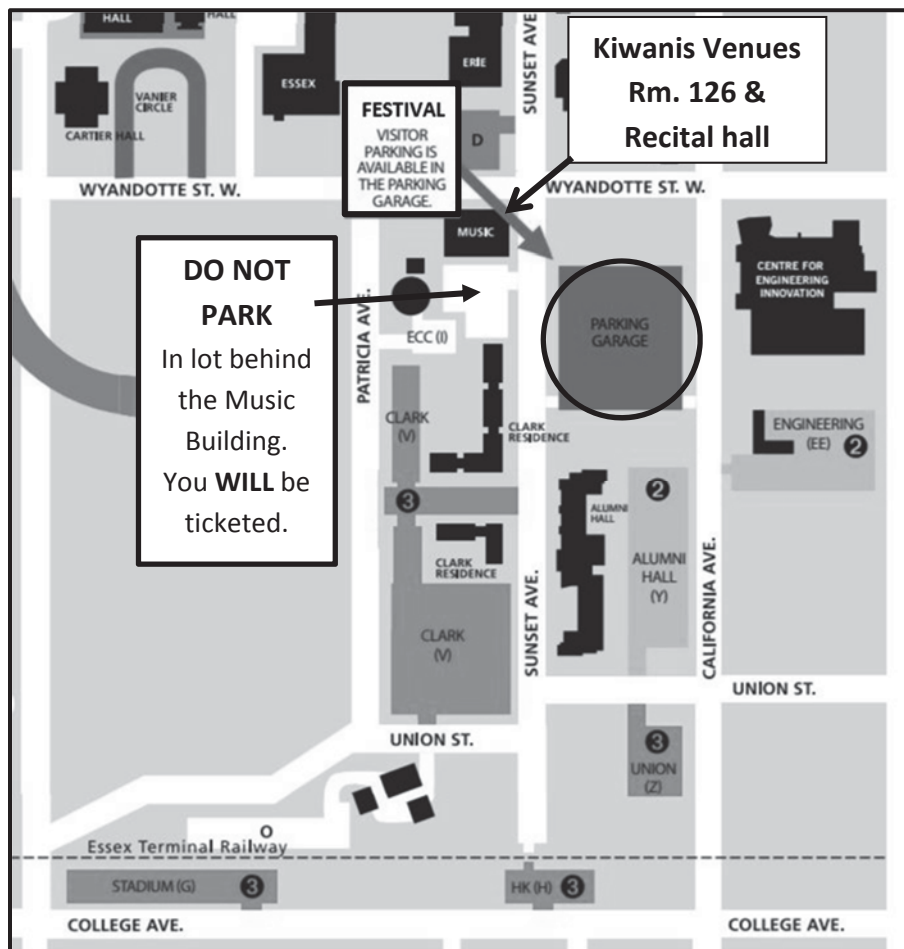

# CAMPUS PARKING MAP

UNIVERSITY OF WINDSOR

## University of Windsor Music Building

2525 Wyandotte St W., Windsor, ON N9B 3P4

Public metered parking on Sunset Ave., Wyandotte and nearby streets or University of Windsor Parking Structure (see Parking Rates below) at Sunset and Wyandotte

\*\* Please be aware that all parking fines will be the responsibility of the vehicle owner and not that of the Festival.

Thank you for your awareness of this issue.

<b>Parking Rates:</b>	Pay and Display (per hour) \$2.00	Daily Rate \$10.00/day
	Per Weekend (3 days) \$22.00	Per Week \$44.00