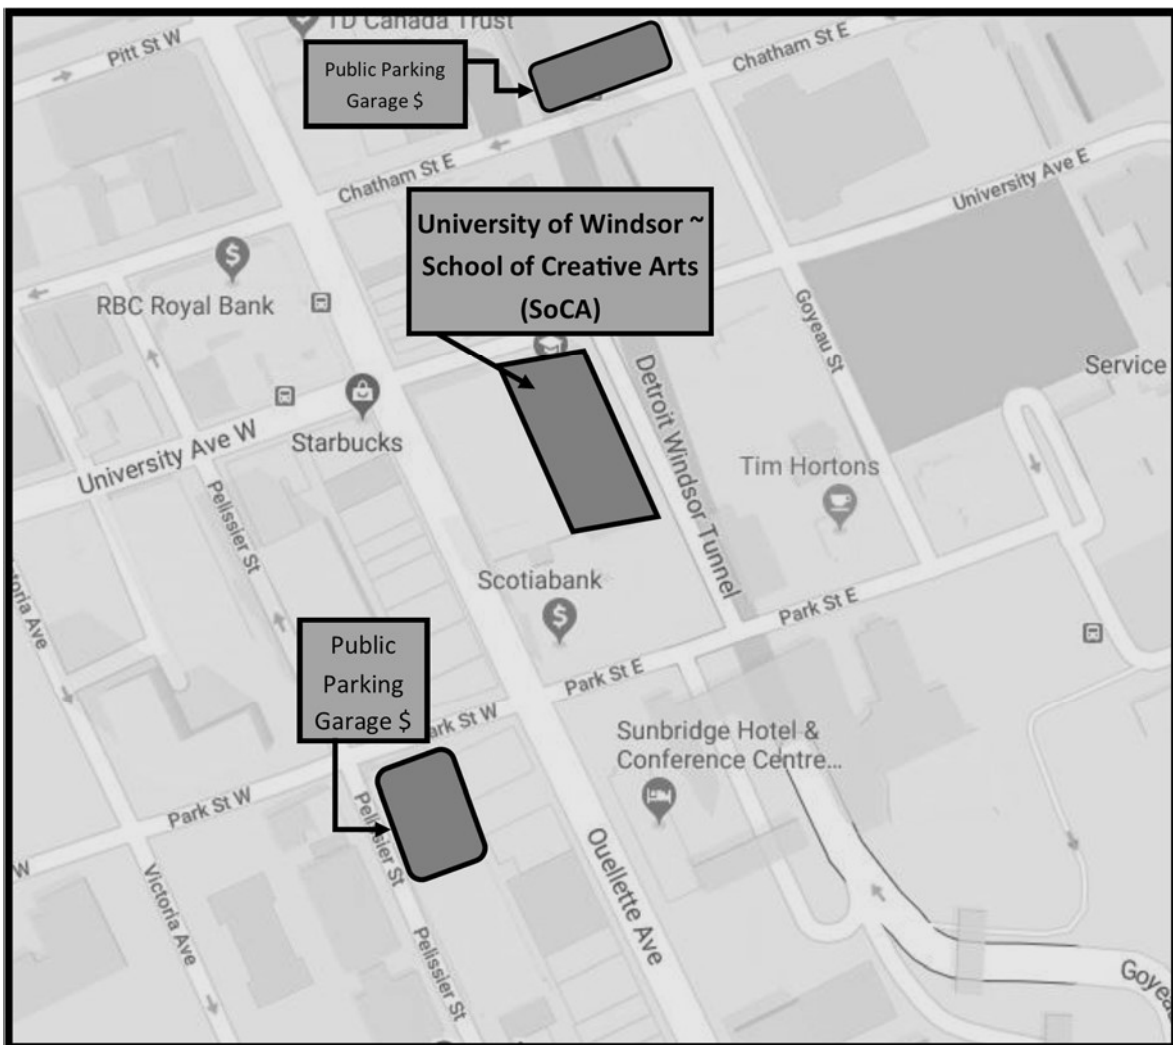

University of Windsor

School of Creative Arts

37 University Avenue East Windsor, Ontario N9A 3A4

Public metered parking is available on most of the city's downtown streets. Please adhere to posted signage and correct use of parking meters. There are two Public Parking Garages within walking distance as well. See map for more detail.

** Please be aware that all parking costs/fines will be the responsibility of the vehicle owner and not that of the Festival. Thank you for your awareness of this issue.

In the **School of Creative Arts Building**, you will find all three Festival Venues: